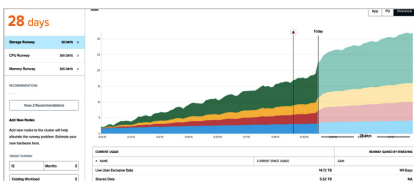

ONE-CLICK PLANNING

Prism includes a powerful application and VM-centric capacity planning engine that is powered by Nutanix's patent-pending X-Fit technology.

- **Capacity Behavior Analytics:** Predictive analysis of capacity usage and trends based on workload behavior enabling pay-as-you-grow scaling.
- **Capacity Optimization Advisor:** Infrastructure optimization recommendations to improve efficiency and performance based on VM behavioral analysis.
- **Just In Time Forecast:** Capacity expansion forecast to meet future workload growth.

ONE-CLICK PERFORMANCE MONITORING

Prism learns the real-time performance behavior of VMs and workloads, and detects anomalies automatically providing early warning signs.

- **Anomaly Detection:** Predictive monitoring based on behavioral analysis instead of static thresholds detects performance issues before they impact workloads.
- **Bottleneck Detection:** Guidance for correct VM resource allocation is provided based on behavioral analysis and machine learning.